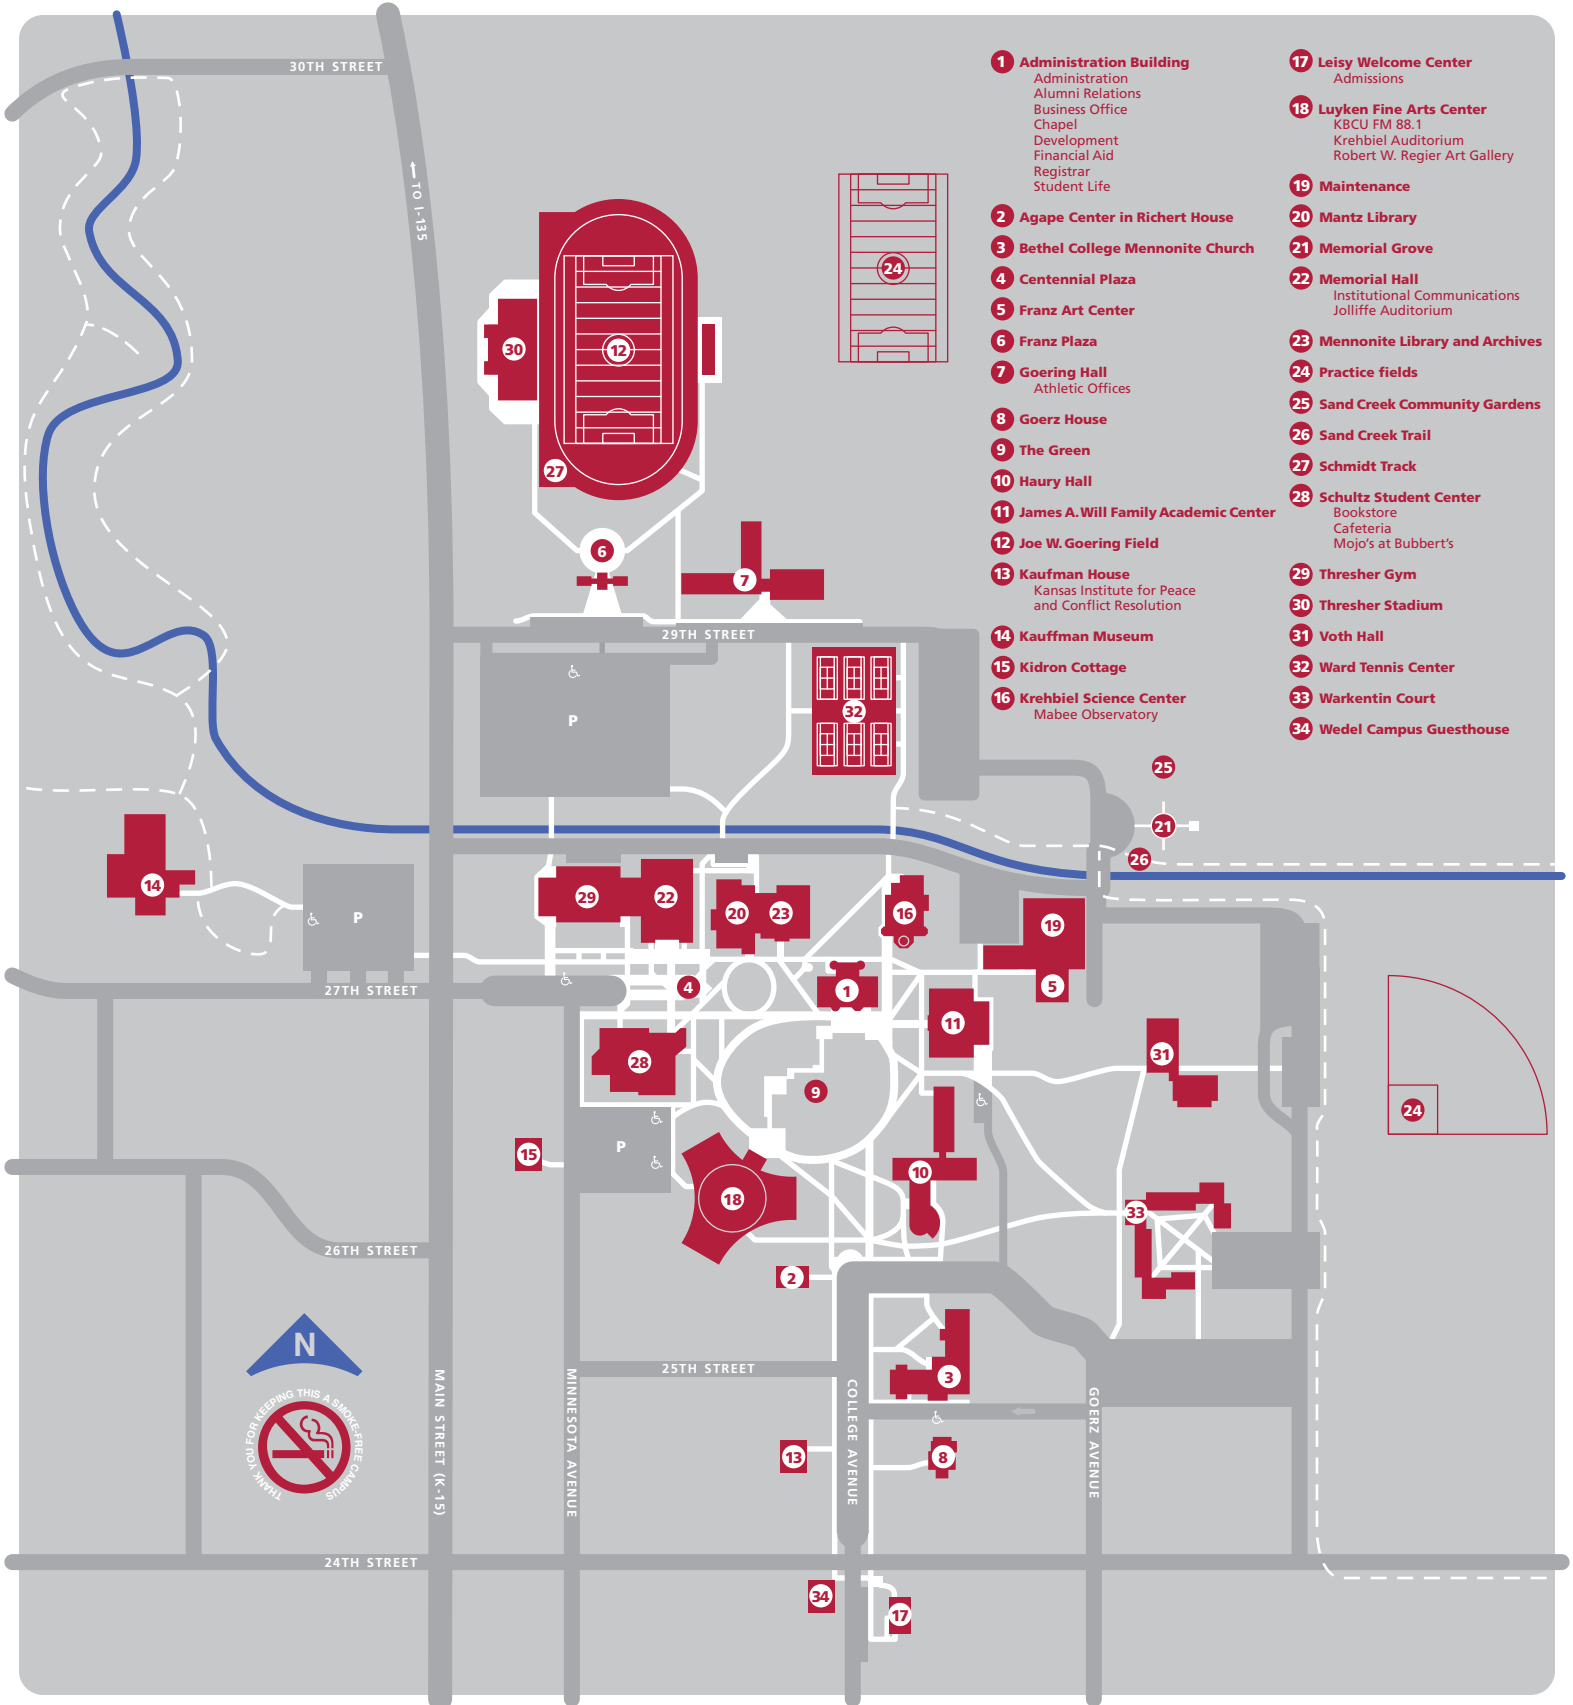

Seek.
Serve.
Grow.

Bethel College

- 1 Administration Building**
Administration
Alumni Relations
Business Office
Chapel
Development
Financial Aid
Registrar
Student Life
- 2 Agape Center in Richert House**
- 3 Bethel College Mennonite Church**
- 4 Centennial Plaza**
- 5 Franz Art Center**
- 6 Franz Plaza**
- 7 Goering Hall**
Athletic Offices
- 8 Goerz House**
- 9 The Green**
- 10 Haury Hall**
- 11 James A. Will Family Academic Center**
- 12 Joe W. Goering Field**
- 13 Kaufman House**
Kansas Institute for Peace
and Conflict Resolution
- 14 Kauffman Museum**
- 15 Kidron Cottage**
- 16 Krehbiel Science Center**
Mabee Observatory
- 17 Leisy Welcome Center**
Admissions
- 18 Luyken Fine Arts Center**
KBCU FM 88.1
Krehbiel Auditorium
Robert W. Regier Art Gallery
- 19 Maintenance**
- 20 Mantz Library**
- 21 Memorial Grove**
- 22 Memorial Hall**
Institutional Communications
Jolliffe Auditorium
- 23 Mennonite Library and Archives**
- 24 Practice fields**
- 25 Sand Creek Community Gardens**
- 26 Sand Creek Trail**
- 27 Schmidt Track**
- 28 Schultz Student Center**
Bookstore
Cafeteria
Mojo's at Bubbert's
- 29 Thresher Gym**
- 30 Thresher Stadium**
- 31 Voth Hall**
- 32 Ward Tennis Center**
- 33 Warkentin Court**
- 34 Wedel Campus Guesthouse**